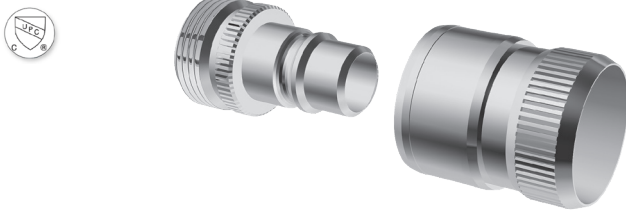

## Shower hose plug-in connector, DN 15

For assembly between the hose and the fitting of exposed and concealed mixers and for complete emptying of the shower hose as per hospital directive

Connection G 1/2  
Brass, chrome plated  
2 pieces  
With integrated twist guard

## Raccord flexible DN 15

Pour montage entre flexible et robinetterie pour robinetterie apparente ou encastrée et pour vidage complet du flexible conforme aux normes hospitalières

Raccord G 1/2  
Laiton, chromé  
Double  
Système anti-torsion intégré