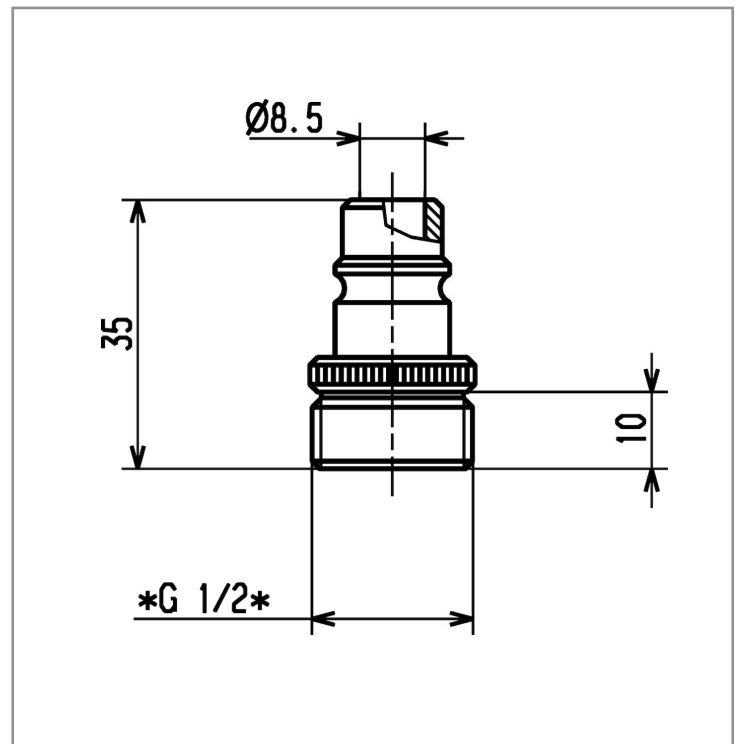

## Shower hose plug-in connector, DN 15

For assembly between the hose and the fitting of exposed and concealed mixers and for complete emptying of the shower hose as per hospital directive

Connection G 1/2  
Brass, chrome plated  
2 pieces  
With integrated twist guard

## Raccord flexible DN 15

Pour montage entre flexible et robinetterie pour robinetterie apparente ou encastrée et pour vidage complet du flexible conforme aux normes hospitalières

Raccord G 1/2  
Laiton, chromé  
Double  
Système anti-torsion intégré